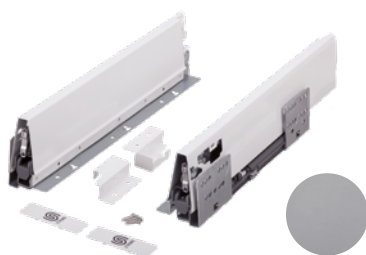

StrongBox, farba titan

400296 H86/300 mm ~~17,59~~ **8,95**

400299 H86/350 mm ~~18,33~~ **9,36**

400300 H86/400 mm ~~20,16~~ **9,79**

400302 H86/500 mm ~~20,00~~ **13,83**