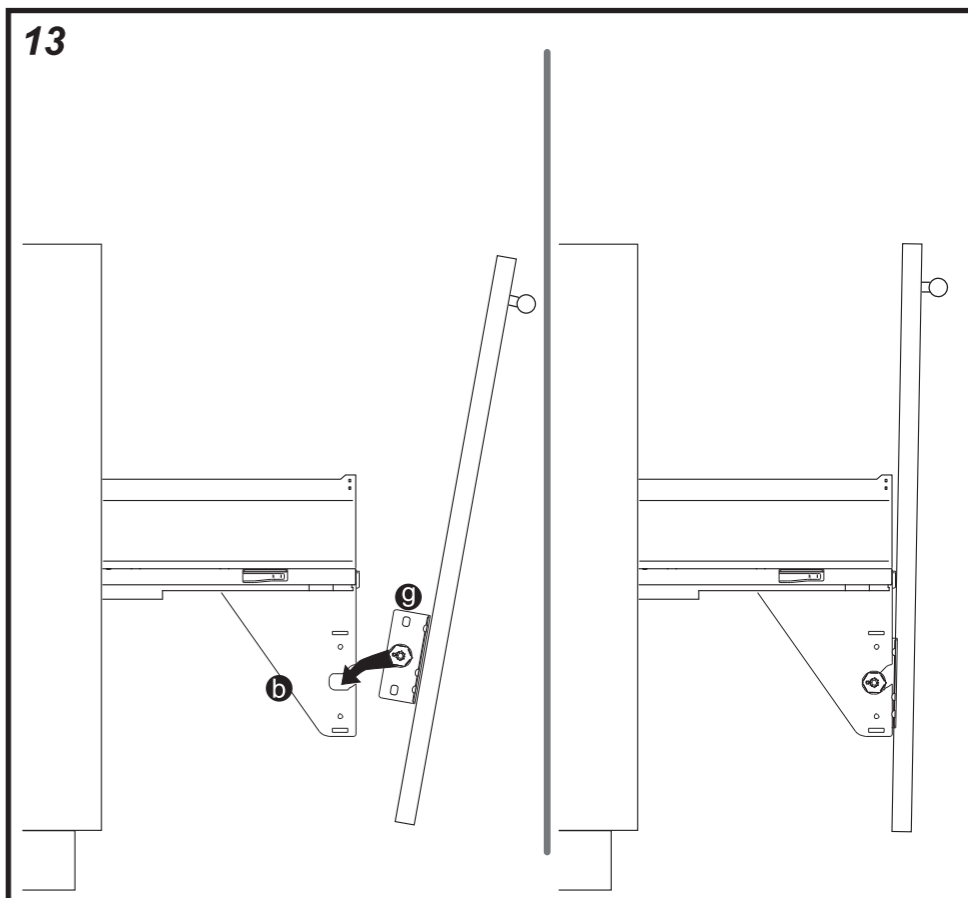

•base600mm:
ART.580PL60B

ART.580PL60B (H304)
base 600

logico580P07N © 13/02/2019 REV00