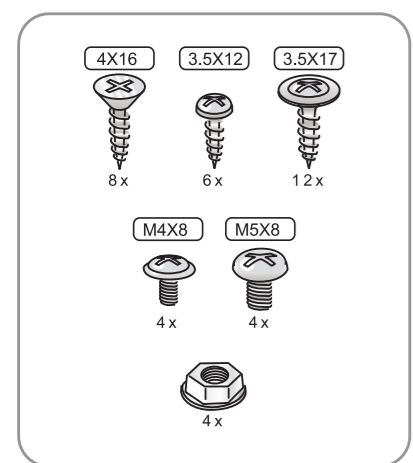

•base600mm:
ART.580PL60B

ART.580PL60B (H304)
base 600

logico580P07N © 13/02/2019 REV00